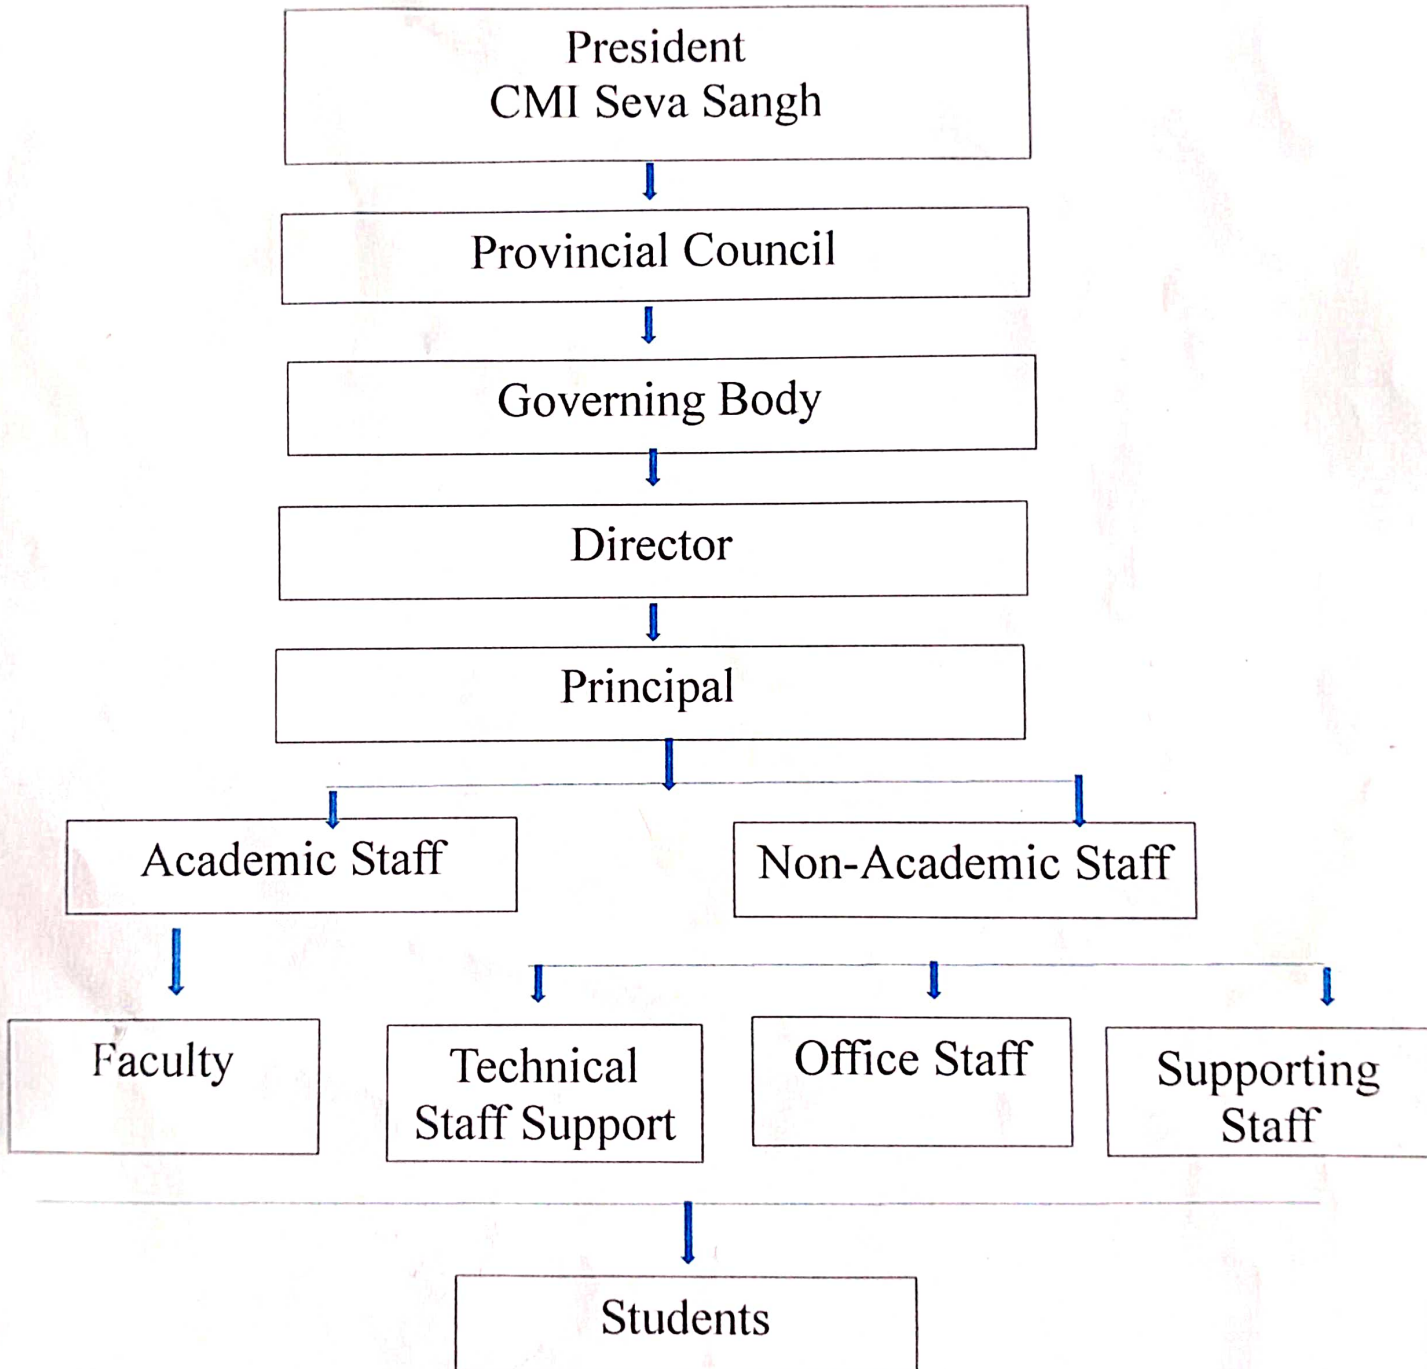

CHRIST COLLEGE, BHOPAL ORGANOGRAM

Principal
Christ College, Bhopal
Ahand Nagar, Bhopal-462021 (M.P.)